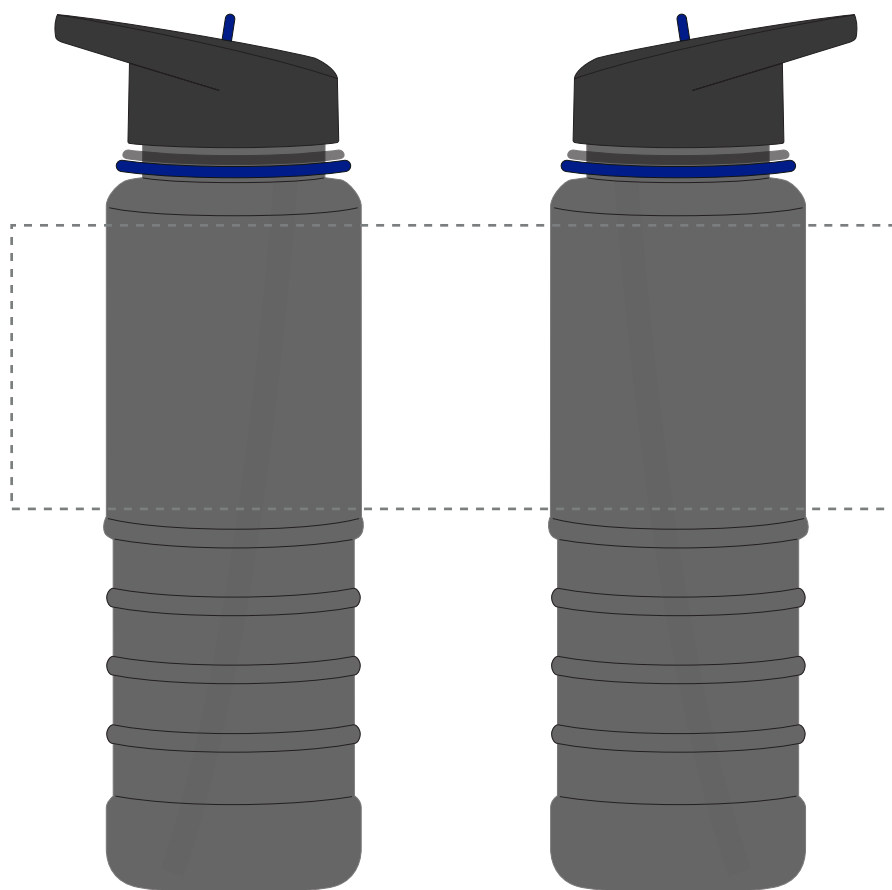

Your Ref:
Our Ref:Quantity:
Version: 1Product Code: MG9506
Product Colour: BLUE**PRINTING CONCERNS:**

We stock this item in the following colours

**PANTONE REFERENCE(S)**
 Full colour printing

ARTWORK SCALE 50%

LOGOS WILL BE DIRECTLY OPPOSITE
LOGOS WILL NOT BE DIRECTLY OPPOSITE

Product Image for visualisation
- colours may vary

The dashed line is to demonstrate print area and will not appear on your printed item

To proceed, please approve visual via the online system.

ARTWORK SCALE 100%
Max Print Area: 235mm x 75mm